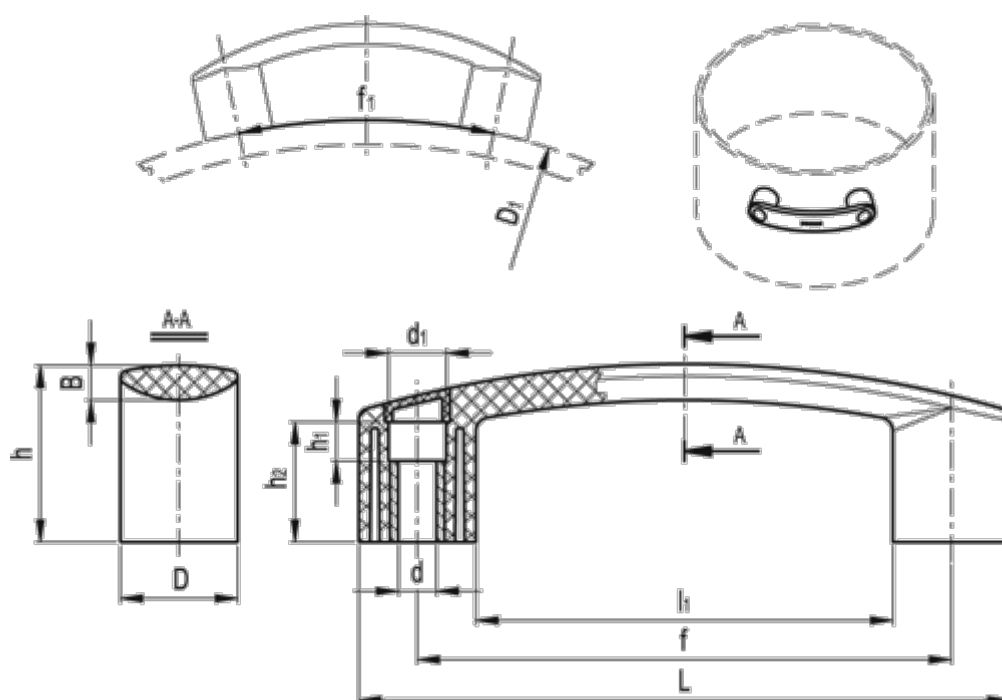

Data Sheet

Article number: 23042602614

Description: E+G Flexible bridge handle
EBP.140-8-FLX-C4 Yellow

Measures

B = 8.5	L = 144
d = 8.5	l1 = 92
D = 26	Weight (g) = 56
d1 = 13.5	
f = 117	
h = 39	
h1 = 8.5	
h2 = 26.5	